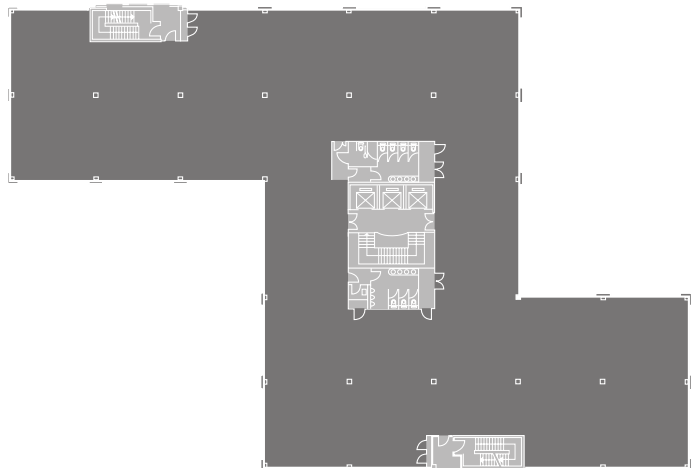

No.3 Arlington Square, Bracknell+

Floor plans

Ground Floor

First Floor

Third Floor

Fourth Floor

Schedule of areas	sq ft	sq m	Car Parking
First Floor	4,449	413	19
Third Floor	4,571	425	20
Fourth Floor	6,204	576	27