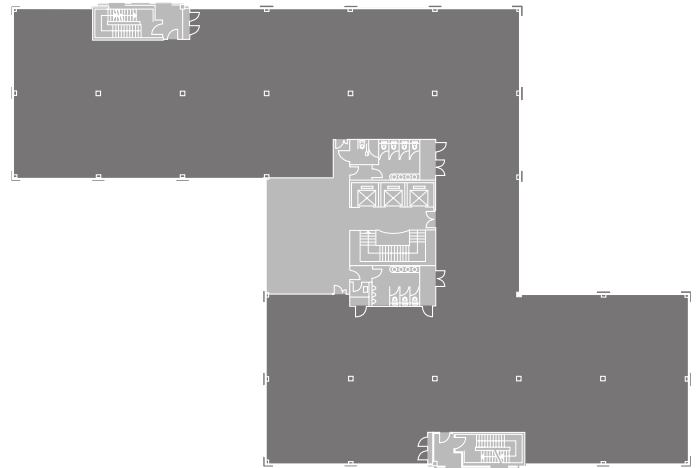

No.3 Arlington Square, Bracknell+

Floor plans

Ground Floor

First Floor

Third Floor

Fourth Floor

Schedule of areas	sq ft	sq m	Car Parking
First Floor	4,449	413	19
Third Floor	4,571	425	20
Fourth Floor	6,204	576	27