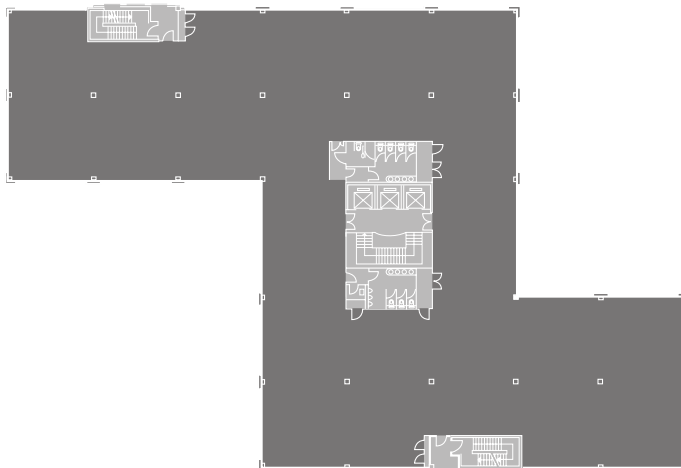

No.3 Arlington Square, Bracknell+

Floor plans

Ground Floor

First Floor

Third Floor

Fourth Floor

Schedule of areas	sq ft	sq m	Car Parking
First Floor	4,449	413	19
Third Floor	4,571	425	20
Fourth Floor	6,204	576	27